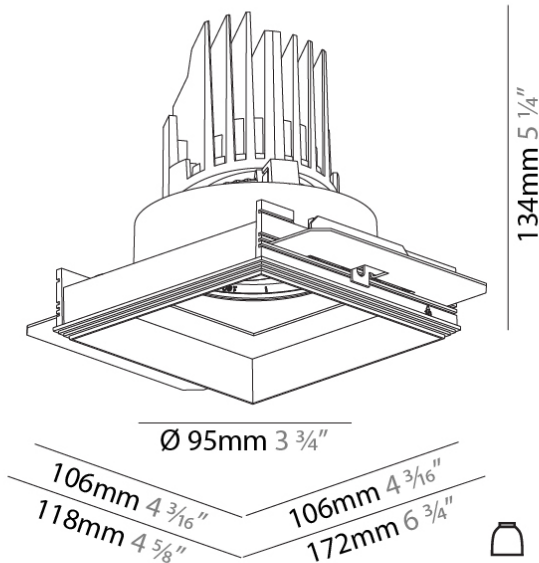

PHYSICAL

Shape: Square
Length (mm): 106
Length (in): 4 3/16
Width (mm): 106
Width (in): 4 3/16
Height (mm): 134
Height (in): 5 1/4
Ceiling Thickness (mm): 10 / 12.5 / 15 / 25
Ceiling Thickness (in): 3/8 or 1/2 or 9/16 or 1
Min. Recessing Depth (mm): 150
Min. Recessing Depth (in): 5 7/8
Light Distribution: Adjustable / Downlight
Weight (kg): 0.704
Weight (lbs): 1.55
Fixture Finish: SSR / BKV / CWI / CRY / HAB / LAG / UFT / ITA / RUA / RUR / MIC / FTG / MYG / TWT / LOD / PUS / FRO / FUP / KIA / POP / BLS / SPG / MEY / GOH / GUM / CHC / COM / ABZ / JAG / OBR / MOS / ROR
Fixture Material: Aluminum Die Cast

Cut-out Measurements: 120mm / 4 3/4" x 120mm / 4 3/4"
Upon Request: Unique Ceiling Thickness

ELECTRICAL

Lamp Type: LED (Zhaga Standard)
Input Wattage (W): 16.5
Total Output Wattage (W): 14.7
Dimming: Dali Dimming
Driver Included: No
Driver Location: Recessed Housing
Driver Type: Constant Current - 120Vac
Driver Class: Class 2
Housing: See Components
Input Voltage (V): 120
Constant Current (MA): 350

LED

Number of LEDs: 1
Max. Delivered Lumen (lm): 770
Nominal Lumen (lm): 1140
CRI: >90 CRI
Lamp Life (hrs): 50000
Upon Request: RGB-W Tunable White Special Color Temperature Special LED

OPTICAL

Reflector: 20 / 40 / 60
Adjustability: Rotational 355°; Tilt 30°
Upon Request: Special Beam Angles

RATINGS AND CERTIFICATIONS

382, F 416-247-9319, www.zaneen.com
Certified by Intertek for North American Standards
IP rating: IP20