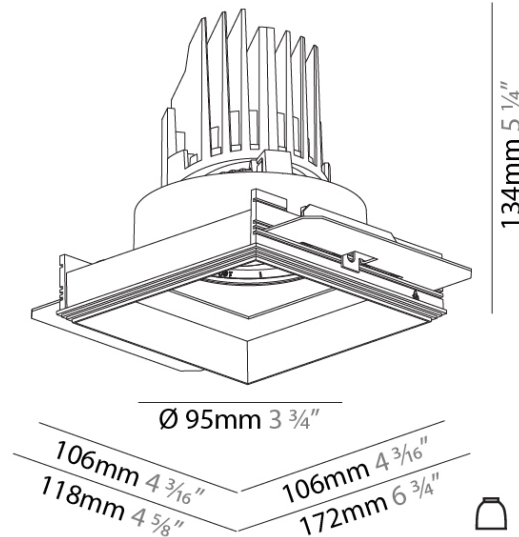

ELECTRICAL

Lamp Type: LED (Zhaga Standard)
Input Wattage (W): 15.5
Total Output Wattage (W): 14.5
Dimming: Tri-Mode (Non-Dimming and Phase Dimming (120Vac only) and 0-10V Dimming)
Driver Included: No
Driver Location: Recessed Housing
Driver Type: Constant Current - Universal
Driver Class: Class 2
Housing: See components
Input Voltage (V): 120 - 277
Constant Current (MA): 500

LED

Number of LEDs: 1
[Color Temperature (°K): 2700 / 3000 / 3500 / 4000](#)
Max. Delivered Lumen (lm): 940 / 980 / 1029 / 1050
Nominal Lumen (lm): 1386 / 1438 / 1511 / 1542
CRI: >90 CRI
Efficiency (%): 87.9 / 88.4 / 87.9
Lamp Life (hrs): 50000
Upon Request: RGB-W Tunable White Special Color Temperature
Special LED

OPTICAL

[Reflector°: 20 / 40 / 60](#)
Adjustability: Rotational 355°; Tilt 30°
Upon Request: Special Beam Angles

RATINGS AND CERTIFICATIONS

Zaneen Inc. © 2022, 10000 100th Ave S, Suite 3382, F 416-247-9319, www.zaneen.com

Available for international specifications by adding "INT" at the end of the existing Model #. For assistance on 'custom' specifications, contact zteam@zaneen.com. In a constant effort to supply the best product, we reserve the right to change specifications or materials without notice. The most recent specification sheets are found at zaneen.com
IP rating: IP20